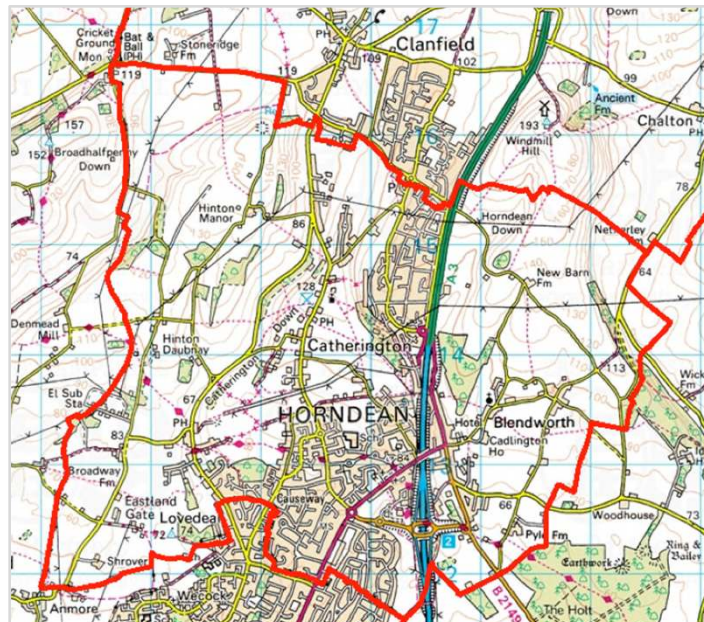

HIND

Horndean Into the Next Decade

Blendworth | Catherington | Lovedean | Horndean

Horndean Parish Community Plan 2011-2020

"By the community for the community"

Have your say

The development of the *Horndean Parish Community Plan* is at a stage where comments from the local community would be greatly welcomed.

The Plan will be on display for the first time at:

Merchistoun Hall OPEN HOUSE

106 Portsmouth Road, Horndean, PO8 9LJ

Sunday 11th September, 11 a.m. - 4.00 p.m.

Please come along and give your views.

(We are in a marquee on the lawn)